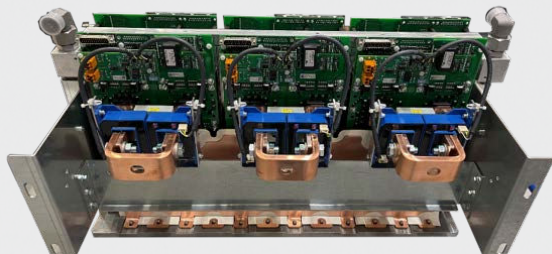

Converter | Tec

Service GmbH

EmPOWERing your Solutions

REPAIR PORTFOLIO

REPAIR PORTFOLIO

Power Stacks

RAC_3xx (AIR cooled); RAC_3xx (LIQUID cooled)
ModModstack Master 300 / 301 / 302 ModStack
Slave 300 / 301 / 302
NG03
NGx Skiip 3; NGx Skiip 4; NGx Chopper
IDS PU69

Turbine Type	Converter Type	Item Number	Description
Acciona AW3000	CW1301LD	10-002-049	IGBT Power Stack LSC V4 660A TOP MP1
Eunion 3XM Senvion 4XM	CW2361LF CW2421LF	10-005-723	IGBT Power Stack w/Brake Chopper MP1T
Eunion 3XM Flender	CW2361LF CW2421LF	10-005-725	IGBT Power Stack MP1T
Nordex Delta 4k	CW1481LD/ML	10-007-935	IGBT Power Stack LSC 1400 A MP1
Nordex Delta 4k	CW1451LD / CW1481LD	10-012-175	IGBT Power Stack MSC 1300 A MP1
Nordex Delta 4k	CW1481ML	10-016-552	MSC 1400A V6 BOT W/O OCP 3 DV/DT RESISTORS
		10-016-810	MP1 LSC 2 X FF1000 CHOPPER 2 X FF1000 V14 TOP
		11-0300-90	POWER STACK (DWG NO: 11-0300-90)
		1784-1162	BRAKE CHOPPER BCU-69-36-1.0 F
		1784-1175	IS-69-28-1.0 (DWG NO: 13-0005-90)-A
		1784-1176	IGBT Power Stack DFIG LSC 600A/ MSC1200A
Nordex	CW1251LD	4930-1047	IGBT Power Stack MSC 900A MP1
Nordex	CW1251LD	4930-1048	IGBT Power Stack LSC 600A MP1 w/ Brake Chopper
Nordex	CW1331LD	4930-1051	IGBT Power Stack DFIG LSC 900A/ MSC1200A
Nordex	CW1331LD	4930-1052	IGBT Power Stack LSC 900A MP1 w/ Brake Chopper
		4930-1054	DWG NO.: 13-0295-90; BBC-90-74-1.0 MAIN-ASSEMBLY
Nordex Gamma Suzlon	CW1251LD CW1211LD	4930-1289	IGBT Power Stack MSC 900A MP1
Nordex Gamma	CW1251LD	4930-1290	IGBT Power Stack LSC 600A MP1 w/ Brake Chopper
Nordex Delta 3k	CW1331LD	4930-1328	IGBT Power Stack LSC 900A MP1 w/ Brake Chopper
Nordex Delta 3k	CW1331LD / CW1391LD	4930-1329	IGBT Power Stack MSC Stack 1200 A MP1