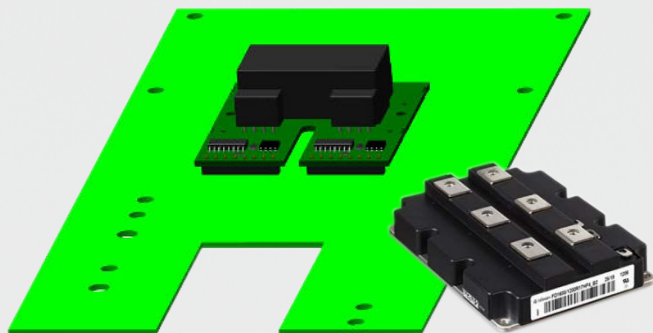

## Chopper modules

We offer you the repair of your chopper separately or together with the complete power module.

Chopper modules have a protective function and are used to specifically reduce excess energy from the rotor circuit in the event of network errors.

Turbine Type	Converter Type	Item Number	Description
Eunion 3XM Senvion 4XM	CW2361LF CW2421LF	10-005-723	IGBT STACK MP1T 1BC
		10-016-810	MP1 LSC 2 X FF1000 CHOPPER 2 X FF1000 V14 TOP
Nordex Gamma	CW1251LD	4930-1048	IGBT Power Stack LSC 600A MP1 w/ Brake Chopper
Nordex Delta 3k	CW1331LD	4930-1052	IGBT Power Stack LSC 900A MP1 w/ Brake Chopper
AKA	500-850 kW	4930-1054	BBC-90-74-1.0 MAIN-ASSEMBLY - DC/DC Chopper
Nordex Gamma	CW1251LD	4930-1290	IGBT Power Stack LSC 600A MP1 w/ Brake Chopper
Nordex Delta 3k	CW1331LD	4930-1328	IGBT Power Stack LSC 900A MP1 w/ Brake Chopper
	1.5 MW Converter 2.5 MW Converter	ART-07018	ASSEMBLY BRAKE CHOPPER BCU-69-48-1.2 - IDS
Nordex N80KE		1784-1162	BRAKE CHOPPER BCU-69-36-1.0 F - IDS
		ART-09857	BRAKE CHOPPER TYPE BCU-69-48-5.0-0 FOR WPS - IDS